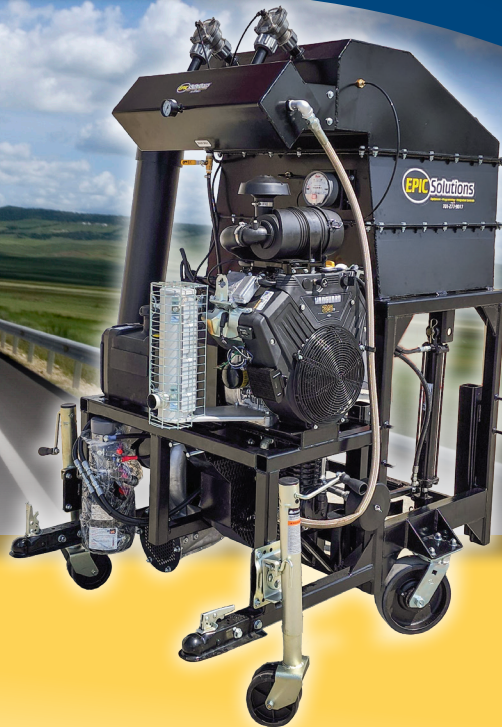

## Improved Design!

- Increased Suction Power!
- Increased Fuel Capacity
- Increased RPM
  - Engine 3200RPM
  - Fan 5400RPM

# SS3000 Mobile Vac System

*Epic Solution's mobile vac system is ideal for moving from job site to job site.*

The SS3000 Series uses significantly smaller and more powerful filter packs than baghouses, provides better dust collection, and lowers operational costs. Designed with minimal airflow restriction to provide maximum collection efficiency.

### Ideal for:

- ▶ Road and Surface Grinders
- ▶ Skid-steer or Rider-saw compatible
- ▶ Customization to meet your needs.
- ▶ Any application that requires a high-volume dust collection unit.

### SS3000 Series Vac Specification

- **Engine:** Vanguard V-Twin 35 hp, electric start, 3200 RPM
- **Filter System:** 2ea Ultra Web Filters
- **Dual-Air Purge Cleaning System**
- **55 Gallon Barrel Compatible** (barrels not included)
  - SS3100 1-barrel
  - SS3200 2-barrel
- **Belt-Driven Fan, 5400 RPM**
- **Two Leveling Jacks, fold away, wheel included, 1200 lb rated**
- **Battery:** 12V 800CCA Flooded Starting Marine & RV Battery
- **Fuel Tank Capacity:** 5-Gallon
- **13 CFM Air Compressor** (single stage), belt-driven
- **Hydraulic Waste Lift:**
  - Double acting Power-Up / Power-Down with Custom Epic "No-Creep" Assembly
  - Handheld 2-button (up/down) pendant with 15-foot cord
  - 3 Quart Hydraulic Reservoir
  - 12VDC Dump Trailer Pump
  - 2.0 GPM
  - 3200 PSI Max. Relief Setting for Increased Lifting Power on (A port)
  - 1500 PSI Max. Relief Setting on (B port)
- **Dimensions:**
  - SS3100 1-barrel  
4'6"W x 4'6"L x 6'8"H
  - SS3200 2-barrel  
7'W x 6'L x 6' 8"H
- **Weight:** 1400 lbs (barrel not included in the weight spec)